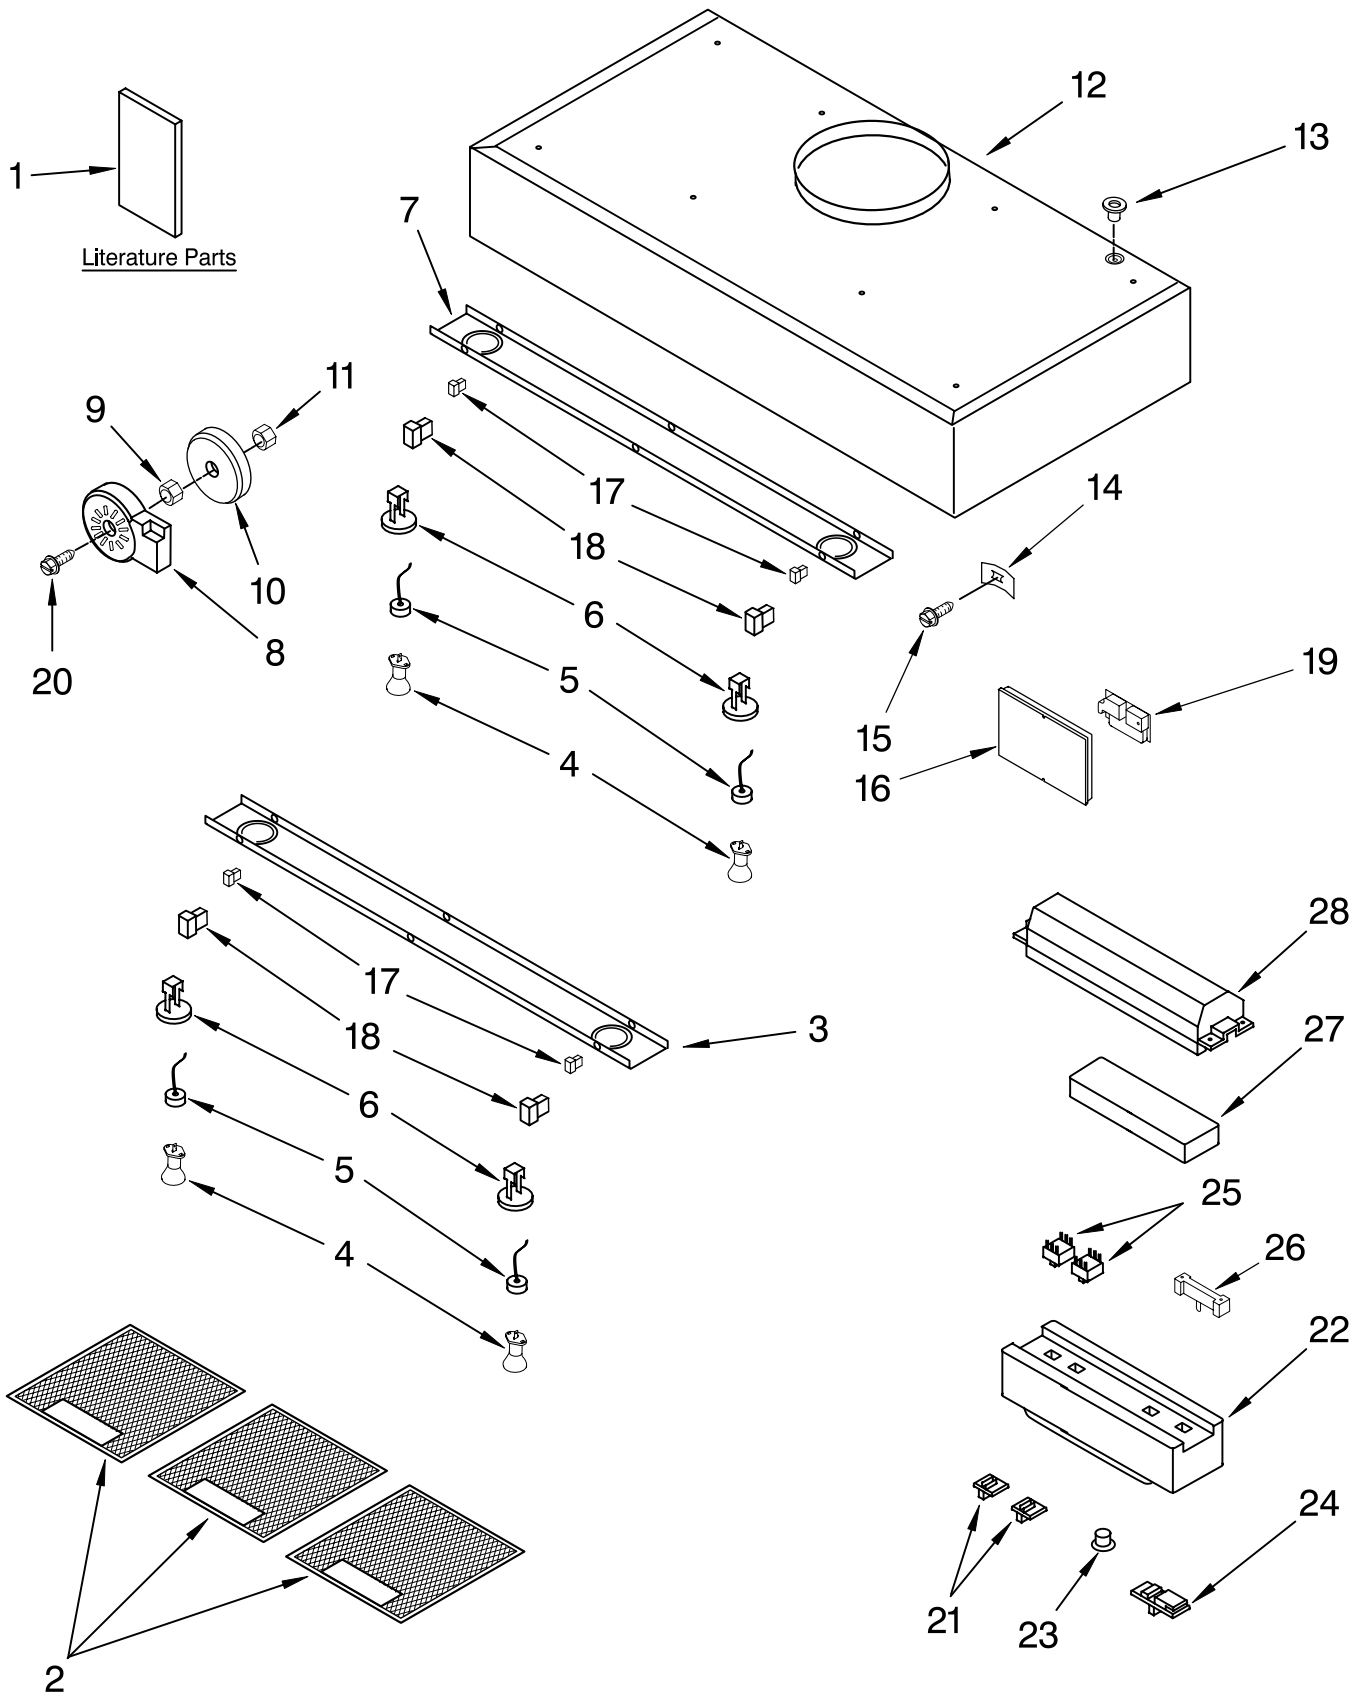

# HOOD & VENTILATION PARTS

48" HOOD LINER

For Model: KHLU182MSS1  
(Stainless)

**KitchenAid®**

FOR ORDERING INFORMATION REFER TO PARTS PRICE LIST

# HOOD & VENTILATION PARTS

For Model:KHLU182MSS1  
(Stainless)

<u>Illus.</u> <u>No.</u>	<u>Part</u> <u>No.</u>	<u>DESCRIPTION</u>
1		Literature Parts
	9763389	Instructions, Installation/ Use & Care Guide
	8190540	Wiring Diagram
2	8190541	Filter, Grease
3	8190543	Support, Light
4	8189593	Bulb, Halogen (6)
5	8190542	Holder, Bulb (6)
6	8189598	Support, Bulb (6)
7	8190544	Support, Light
8	8190545	Blower
9	8190411	Nut
10	8189602	Transformer
11	8190414	Nut
12	8190546	Hoodliner
13	4360147	Relief, Strain
14	4360146	Nut
15	4360006	Screw
16	4360303	Cover, Dist Box
17	4360161	Connector, Male
18	4360162	Connector, Female
19	4360252	Control, Motor
20	8190403	Screw
21	8189618	Button, On/Off
22	8190547	Box, Control
23	4360028	Lens, Light
24	8189620	Button, Mtr Speed
25	8189621	Switch, On/Off
26	8190548	Switch, Mtr Speed
27	8189623	Support
28	8189624	Cover, Switch